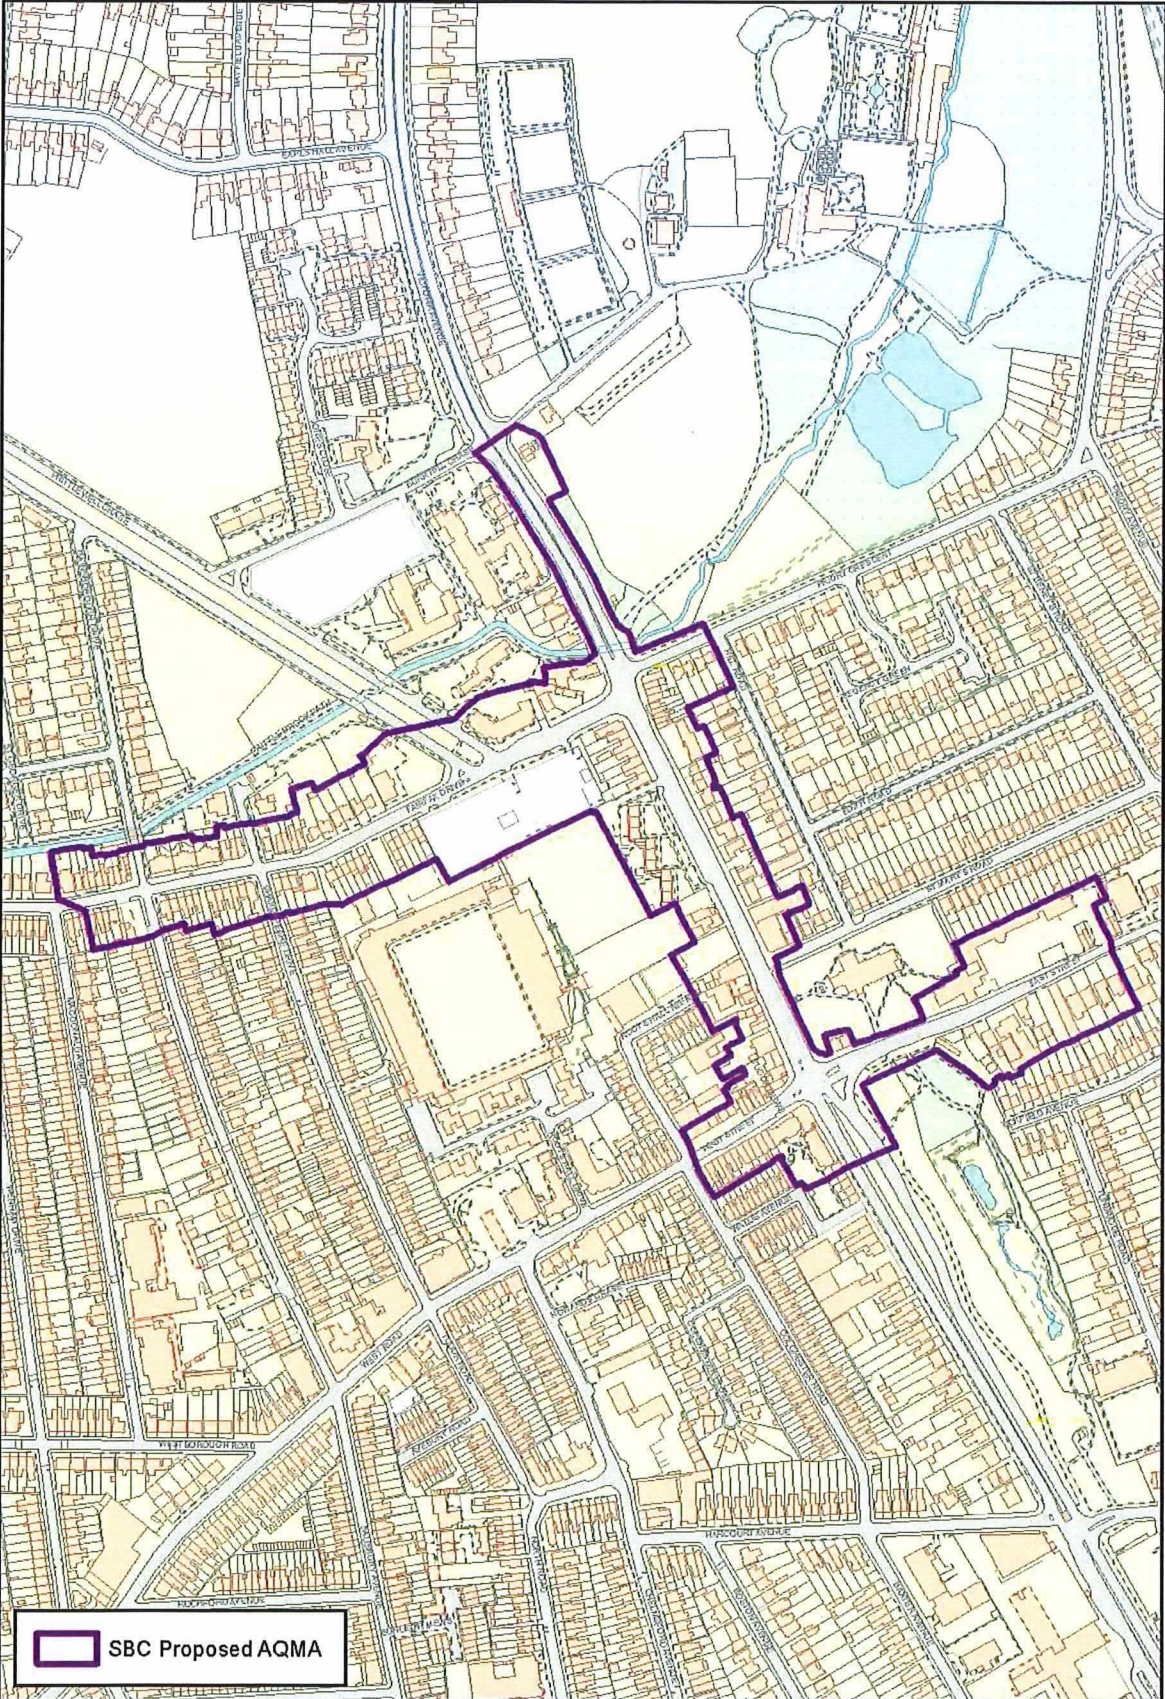

Air Quality Management Area 2
Victoria Avenue, West/East Street, Fairfax Drive/Priory Crescent

Scale 1:4250